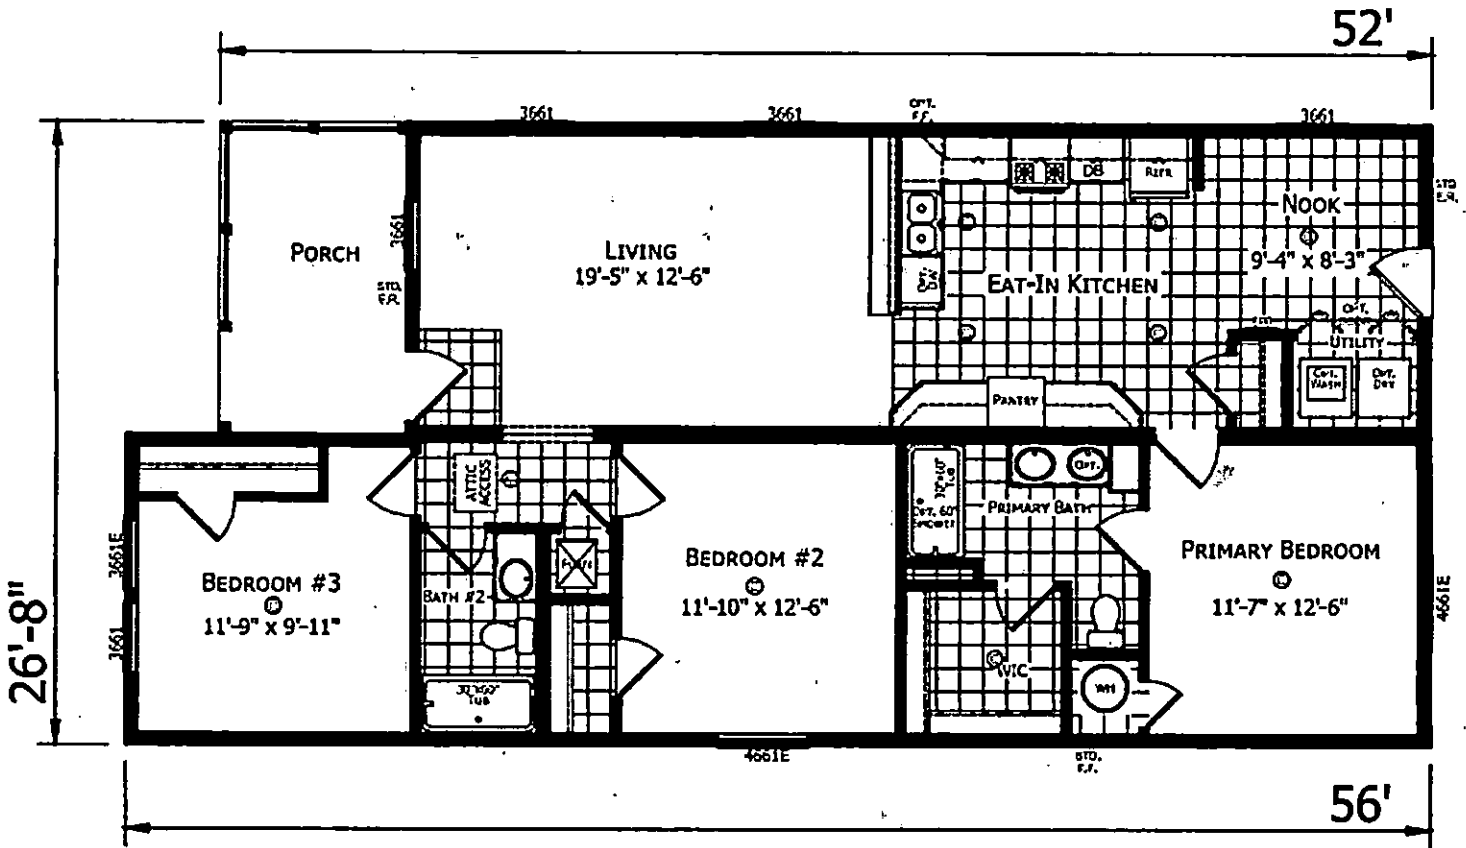

\$214,900

Fairview Plus

At Summit Hill Community Land Trust

1537 n Breckenridge Rd, Bloomington, IN 47404

3 BR 2 BA, 1,387 Square Feet

INFO@INDIANAMODULAR.COM

812-334-0693

112APB-2852M32103-IN

3 BEDROOM 2 BATH

52'-0" x 26'-8"

1387 SQ. FT. TOTAL